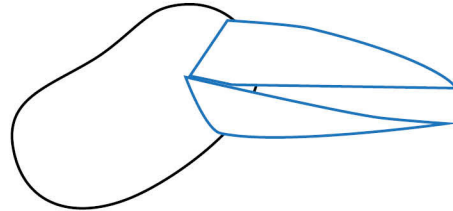

Draw Crow

Use the instructions to draw a crow like Johnathan Bentley has done.

1

Start by drawing a bean shape for the body.

2

Draw a long beak on the top of the bean shape.

3

Give the crow a tail, a curve for the wing and then bumps on the bottom for the feet.

4

Make a circle near the beak, then draw another circle inside it to make an eye.

5

Draw the crow's feet, colour and you're done!

Visual Arts: ACAVAM106 - Recreates visual artworks and designs

© LearnFromPlay | LearnFromPlay.com