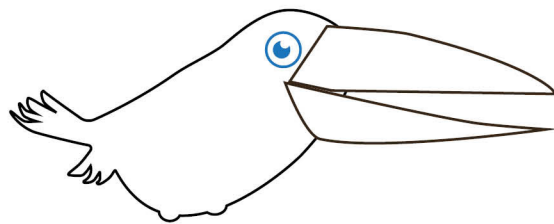

Draw Crow

Use the instructions to draw a crow like Johnathan Bentley has done.

1

Start by drawing a bean shape for the body.

2

Draw a long beak on the top of the bean shape.

3

Give the crow a tail, a curve for the wing and then bumps on the bottom for the feet.

4

Make a circle near the beak, then draw another circle inside it to make an eye.

5

Draw the crow's feet, colour and you're done!

Visual Arts: ACAVAM106 - Recreates visual artworks and designs

© LearnFromPlay | LearnFromPlay.com