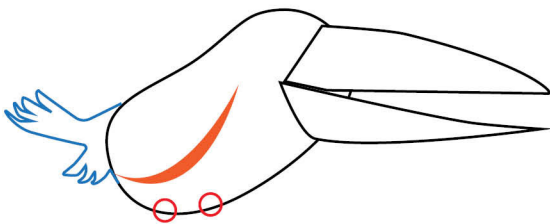

Draw Crow

Use the instructions to draw a crow like Johnathan Bentley has done.

1

Start by drawing a bean shape for the body.

2

Draw a long beak on the top of the bean shape.

3

Give the crow a tail, a curve for the wing and then bumps on the bottom for the feet.

4

Make a circle near the beak, then draw another circle inside it to make an eye.

5

Draw the crow's feet, colour and you're done!

Visual Arts: ACAVAM106 - Recreates visual artworks and designs

© LearnFromPlay | LearnFromPlay.com